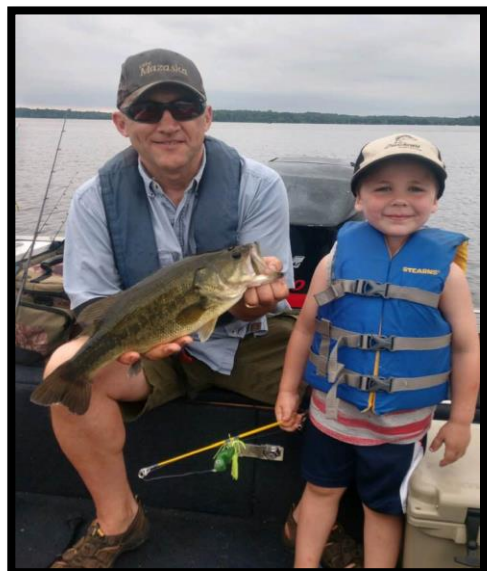

Pine Haven, 210 3rd St. NW, Pine Island, MN 55963

To learn more and bid visit:
www.bidpal.net/22phfound

All proceeds to help with the purchase of AED's (defibrillators).

The auction will feature something for everyone!